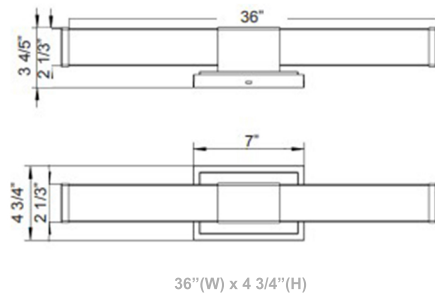

LVC Architectural LED Vanity Light

A.

B.

Wattage

16W / 24W

Voltage Input

120V AC
50/60Hz

Efficacy