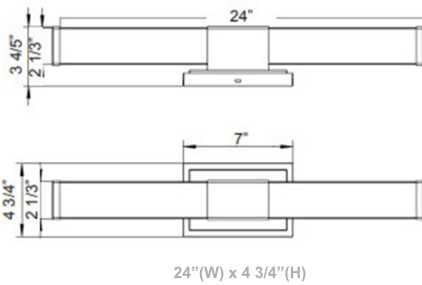

LVC Architectural LED Vanity Light

A.

B.

Wattage

16W / 24W

Voltage Input

120V AC
50/60Hz

Efficacy